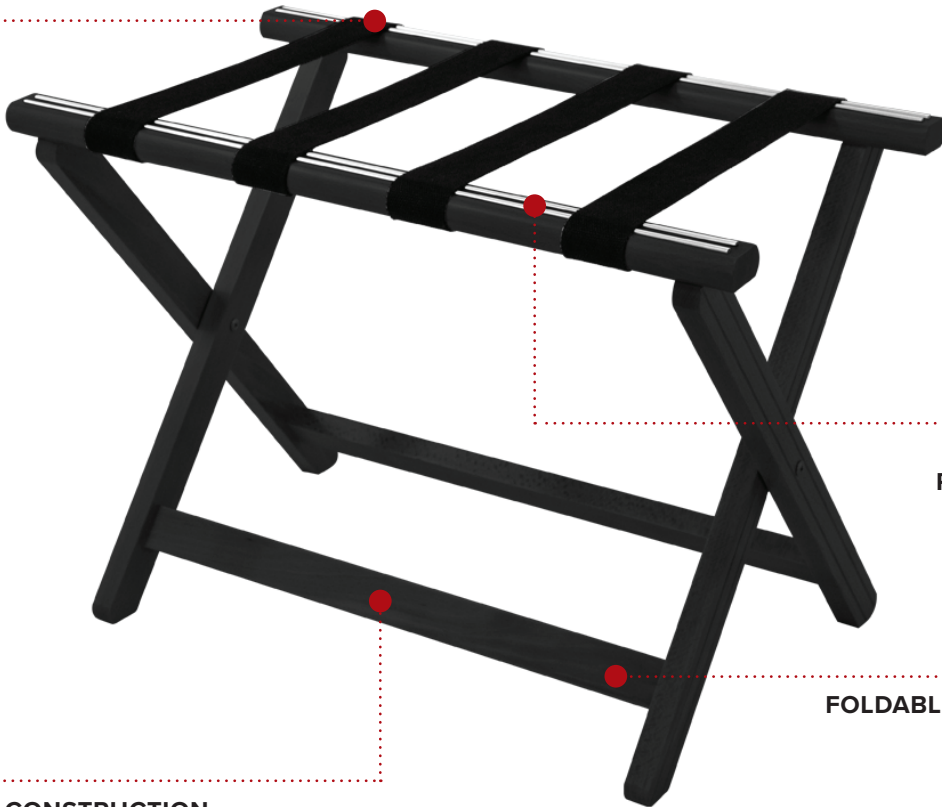

YORK WOODEN LUGGAGE RACK - BLACK

DURABLE NYLON STRAPS

**CHROME INLAYS
PROTECTS WOOD**

FOLDABLE EASY TO STORE

SOLID WOOD CONSTRUCTION

- Holds up to 50kg

Specification

3.3kg

Options

Black
Light Wood
Dark Wood