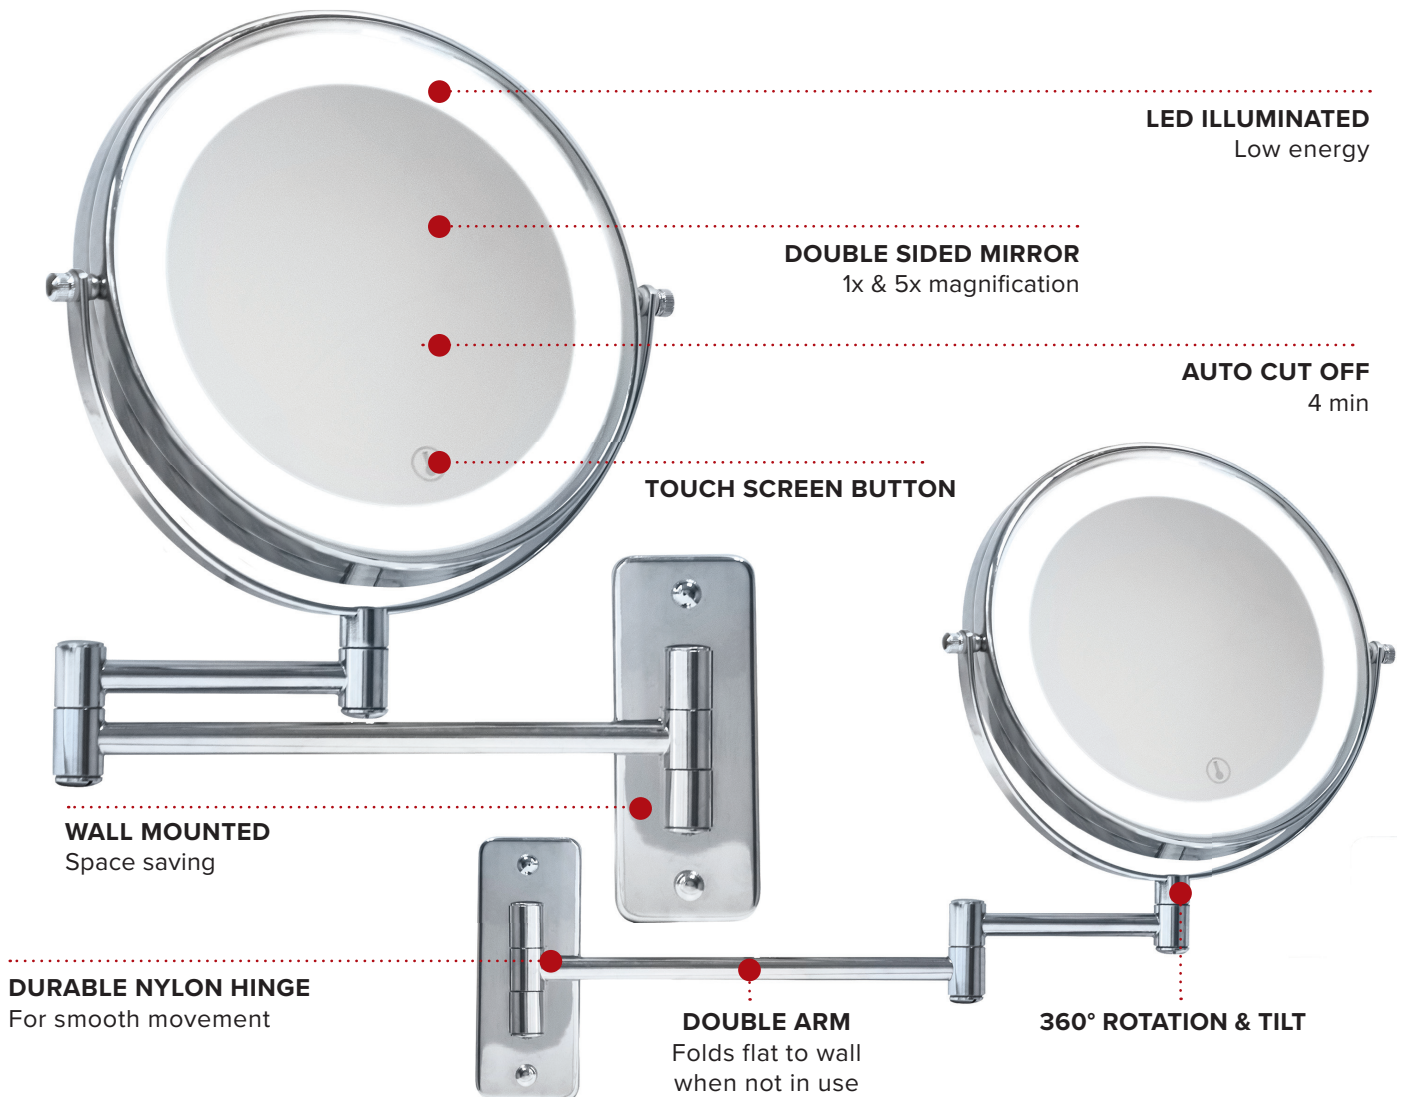

# WINCHESTER WALL MOUNTED LED MIRROR - CHROME

- Durable chrome finish
- Suitable for Bedrooms & Bathrooms
- Supplied with batteries
- Supplied with fixings

**Specification**

4 x AAA batteries  
0.8kg / 0.95kg  
Pack Qty: 12

**Options**

Chrome  
Black Chrome