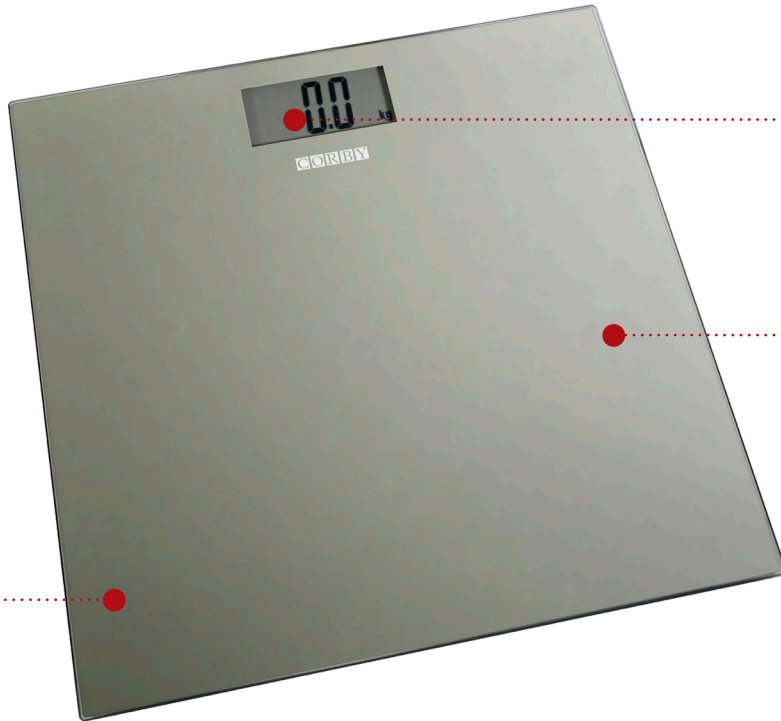

HELMSLEY DIGITAL BATHROOM SCALES - GREY

LCD DIGITAL DISPLAY

TEMPERED GLASS
For safety

SLIM-LINE
DESIGN

ANTI-SLIP RUBBER FEET
For extra safety

- Imperial and metric weight settings (kg or lb or st)
- 180Kg Maximum weight capacity
- Rubber feet
- Supplied with batteries

Specification

2 x AAA Batteries
6mm glass
1.5kg
Pack Qty: 5

Options

Grey
Black

302mm
13.07in

22mm
0.86in /

302mm
13.07in