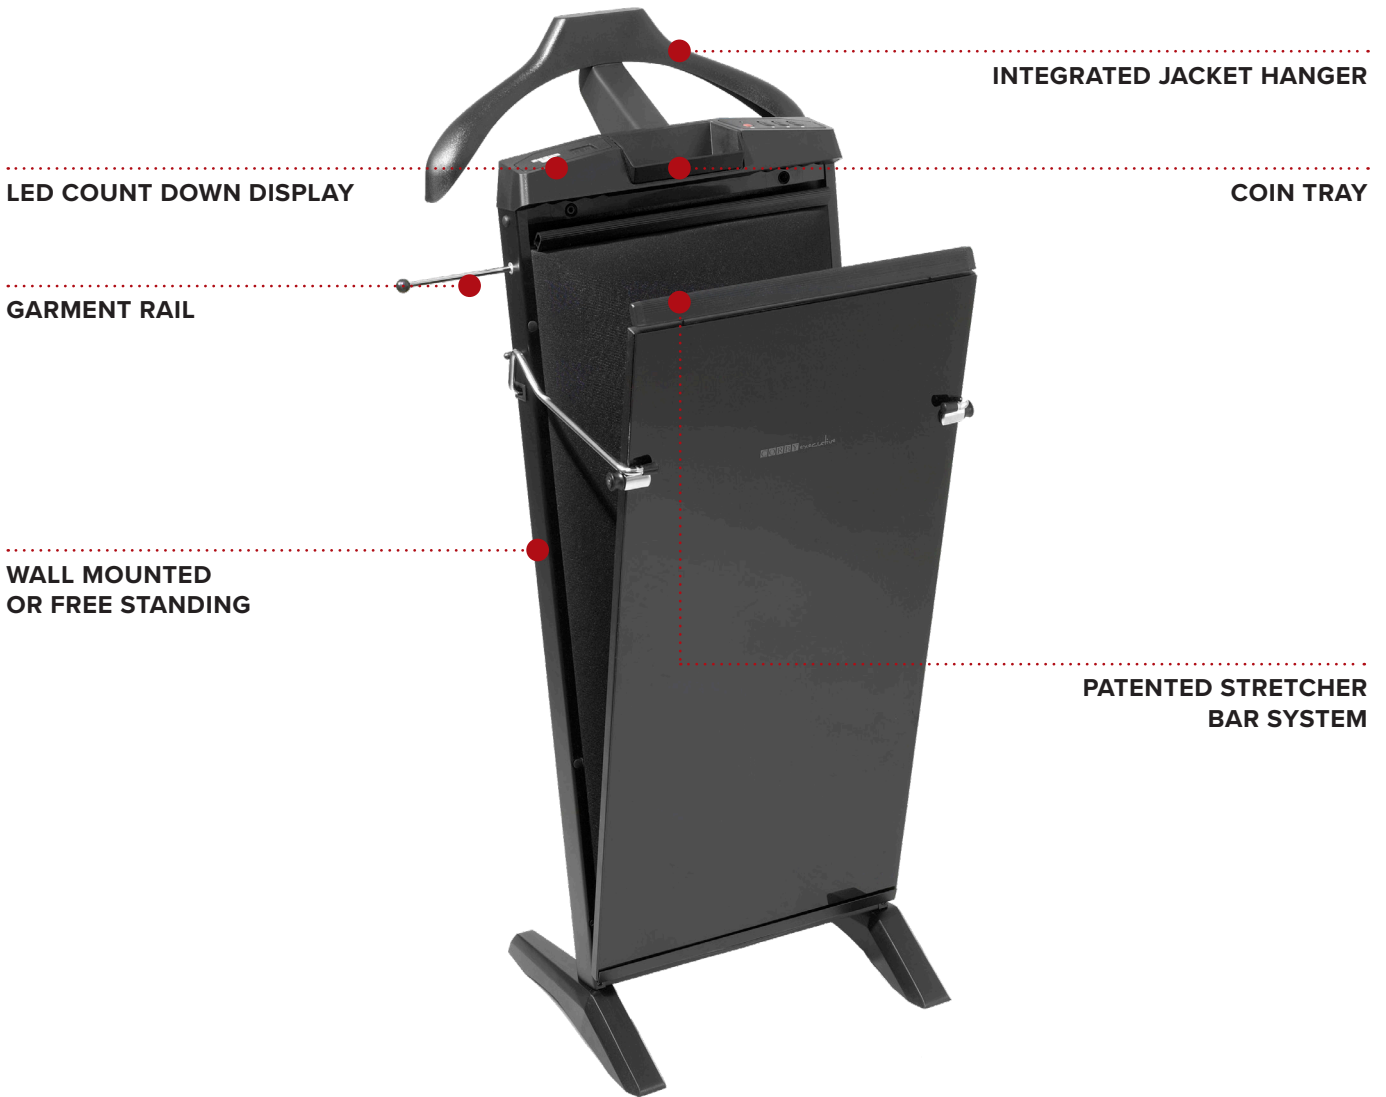

# EXECUTIVE TROUSER PRESS

- 15, 30 & 45 minute timer
- Manual cancel option
- Automatic cut off
- Supplied with fixings

**Specification**

210W  
220 - 240V ~ 50-60Hz  
10 kg

**Options**

UK/EU/SWISS/USA PLUG  
Black